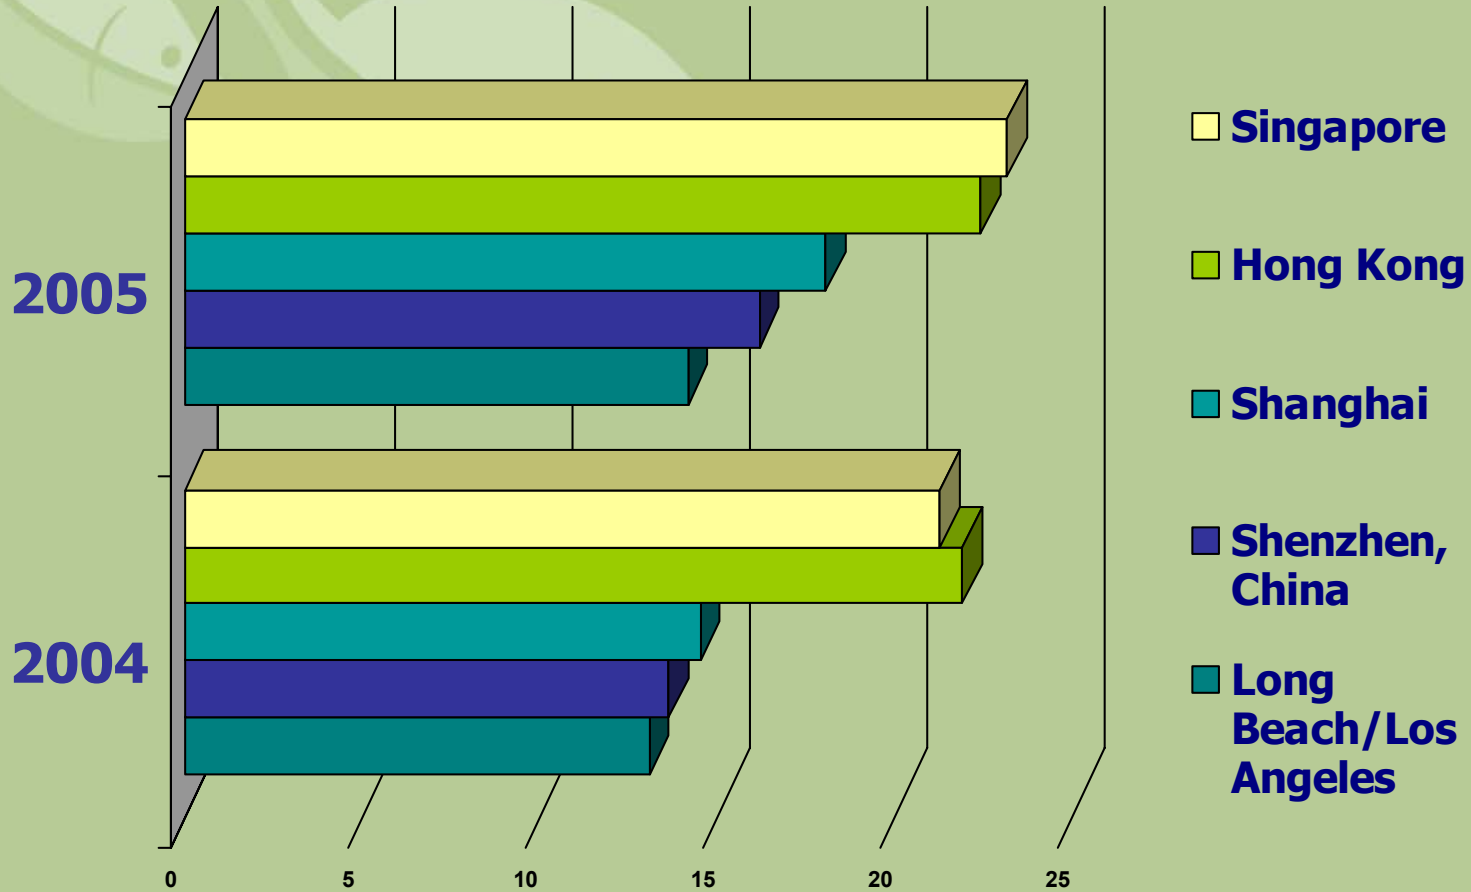

# **“It’s Not Easy Bein’ Green”**

**River of Trade Corridor Coalition**

**November 30, 2006**

**Mario Cordero**

**Long Beach Board of Harbor Commissioners**

# World's Top Container Ports